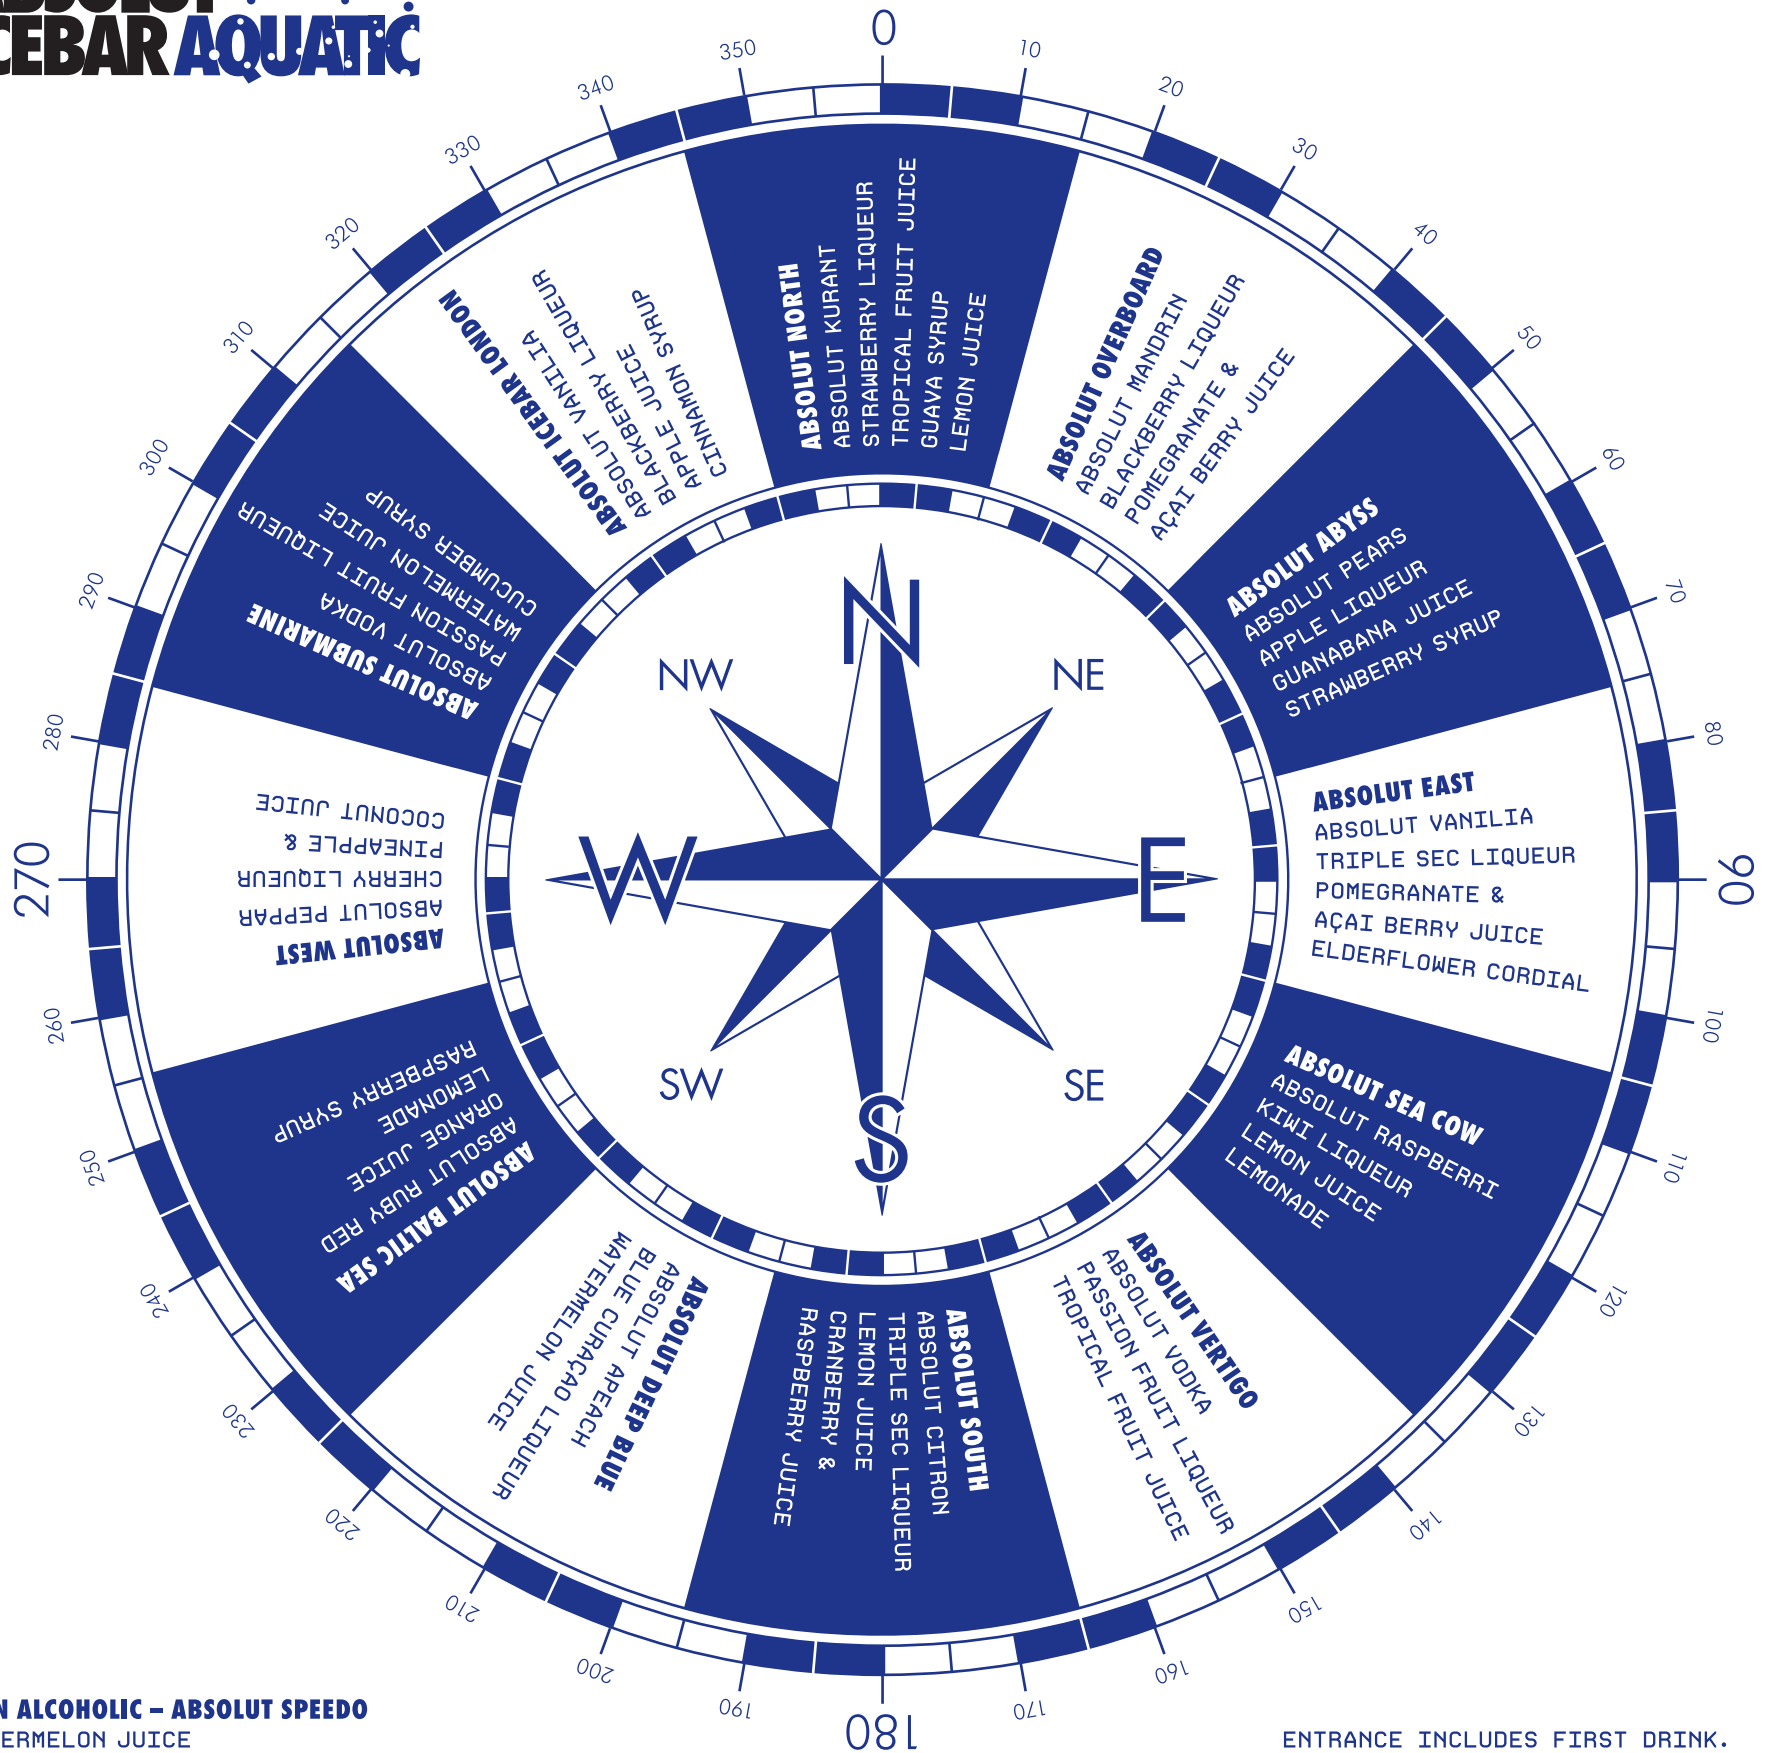

ABSOLUT ICEBAR AQUATIC

NON ALCOHOLIC – ABSOLUT SPEEDO
WATERMELON JUICE
POMEGRANATE & AÇAÍ JUICE
GUAVA SYRUP

ENTRANCE INCLUDES FIRST DRINK.
REFILL £6, NON-ALCOHOLIC REFILL £3,
NEW ICE GLASS £4.